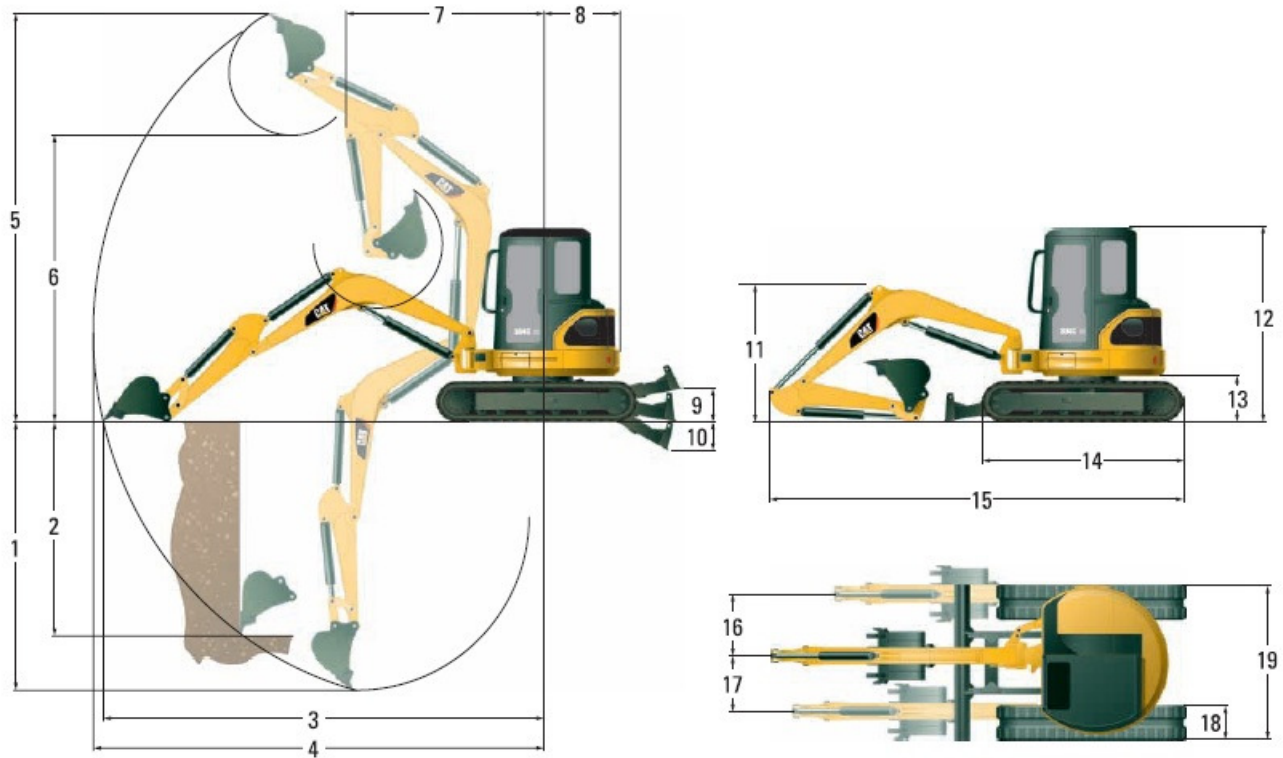

Address
 46 Prince St
 Danvers, MA 01923

Phone
 978-762-RENT (7368)

CAT 304 Dimension Sheet

	Standard Stick		Long Stick	
1	3300 mm	10'10"	3690 mm	12'1"
2	2440 mm	8'0"	2760 mm	9'1"
3	5460 mm	17'11"	5830 mm	19'2"
4	5630 mm	18'6"	5990 mm	19'8"
5	5280 mm	17'4"	5480 mm	18'0"
6	3690 mm	12'1"	3900 mm	12'10"
7	2350 mm	7'9"	2530 mm	8'4"
8	1070 mm	3'6"	1070 mm	3'6"
9	420 mm	1'5"	420 mm	1'5"
10	540 mm	1'9"	540 mm	1'9"

	Standard Stick		Long Stick	
11	1730 mm	5'8"	2100 mm	6'11"
12	2550 mm	8'4"	2550 mm	8'4"
13	615 mm	2'0"	615 mm	2'0"
14	2580 mm	8'6"	2580 mm	8'6"
15	5170 mm	17'0"	5290 mm	17'4"
16	785 mm	2'7"	785 mm	2'7"
17	695 mm	2'3"	695 mm	2'3"
18	400 mm	1'4"	400 mm	1'4"
19	1980 mm	6'6"	1980 mm	6'6"

With tracks level on the ground.