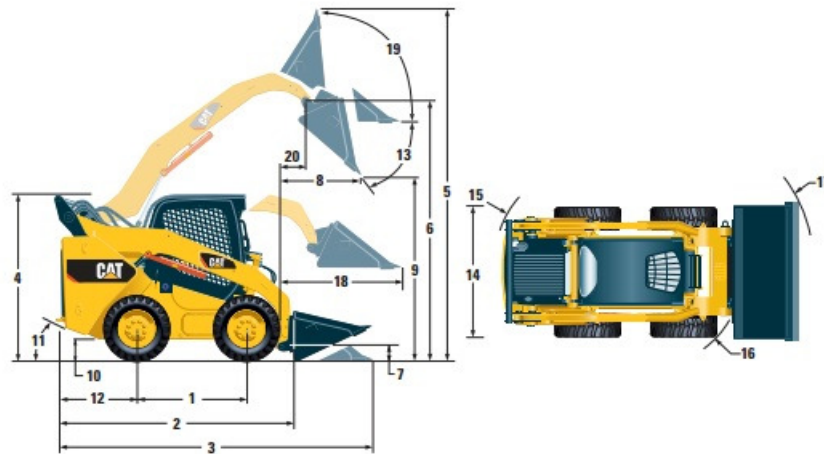

Address
 46 Prince St
 Danvers, MA 01923

Phone
 978-762-RENT (7368)

CAT 272 No Track Skid Steer Dimension Sheet

Dimensions

1 Wheelbase	1386 mm	54.6 in
2 Length w/o Bucket	3139 mm	123.6 in
3 Length w/Bucket on Ground	3850 mm	151.6 in
4 Height to Top of Cab	2104 mm	82.8 in
5 Max. Overall Height	4048 mm	159.4 in
6 Bucket Pin Height at Max. Lift	3217 mm	126.6 in
7 Bucket Pin Height at Carry Position	200 mm	7.9 in
8 Reach at Max. Lift and Dump	785 mm	30.9 in
9 Clearance at Max. Lift and Dump	2418 mm	95.2 in
10 Ground Clearance	226 mm	8.9 in
11 Departure Angle	25°	
12 Bumper Overhang Behind Rear Axle	1084 mm	42.7 in
13 Maximum Dump Angle	52°	
14 Vehicle Width over Tires	1930 mm	76.0 in
15 Turning Radius from Center – Machine Rear	1874 mm	73.8 in
16 Turning Radius from Center – Coupler	1496 mm	58.9 in
17 Turning Radius from Center – Bucket	2324 mm	91.5 in
18 Max. Reach w/Arms Parallel to Ground	1287 mm	50.7 in
19 Rack Back Angle at Max. Height	83°	
20 Bucket Pin Reach at Max. Lift	408 mm	16.1 in