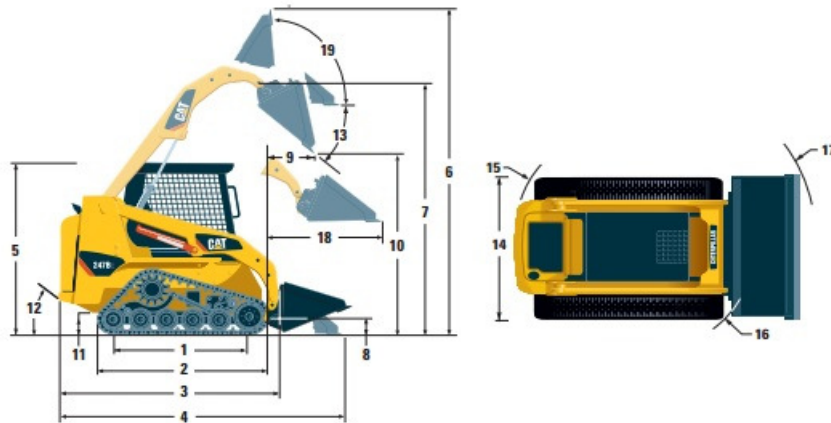

MasterRents

Address
46 Prince St
Danvers, MA 01923

Phone
978-762-RENT (7368)

CAT 259 Track Skid Steer Dimension Sheet

Dimensions

1 Length of Track on Ground	1499 mm	59 in
2 Overall Length of Track	1899 mm	75 in
3 Length w/o Bucket	2518 mm	99 in
4 Length w/Bucket on Ground	3285 mm	129 in
5 Height to Top of Cab	1990 mm	78 in
6 Maximum Overall Height	3799 mm	150 in
7 Bucket Pin Height at Maximum Lift	2862 mm	112 in
8 Bucket Pin Height at Carry Position	234 mm	9.3 in
9 Reach at Maximum Lift and Dump	625 mm	25 in
10 Clearance at Maximum Lift and Dump	2134 mm	84 in
11 Ground Clearance	267 mm	10 in
12 Departure Angle	41°	
13 Maximum Dump Angle	40°	
14 Vehicle Width	1676 mm	66 in
15 Turning Radius from Center – Machine Rear	1356 mm	53.4 in
16 Turning Radius from Center – Coupler	1318 mm	51.9 in
17 Turning Radius from Center – Bucket	2157 mm	84.9 in
18 Maximum Reach w/Arms Parallel to Ground	1395 mm	54.9 in
19 Rack Back Angle at Maximum Height	96.7°	