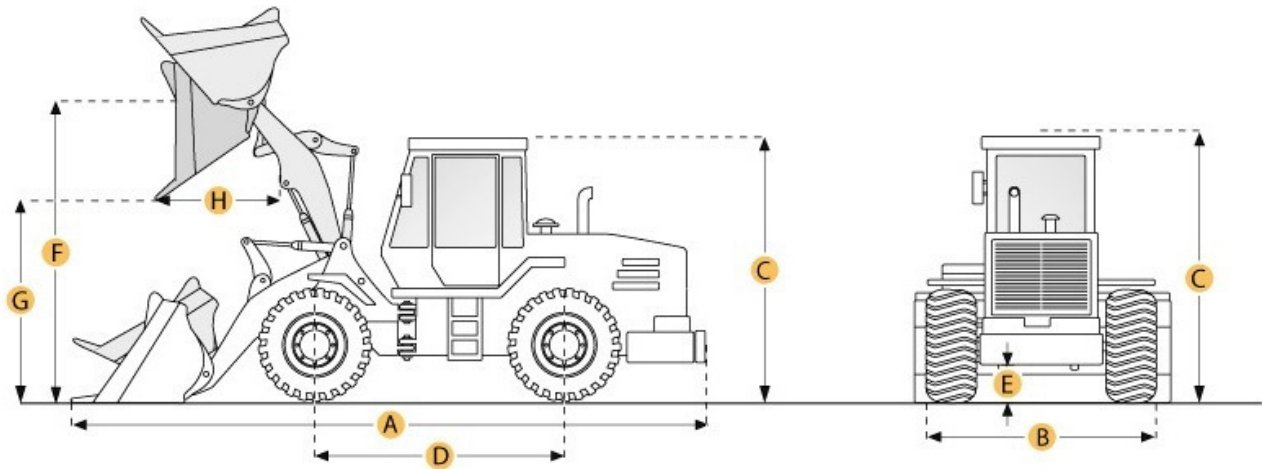

MasterRents

Address
46 Prince St
Danvers, MA 01923

Phone
978-762-RENT (7368)

938 Wheel Loader Dimension Sheet

Bucket	
G. Dump Clearance at Max Raise	8.9 ft in
Dimensions	
A. Length with Bucket on Ground	24 ft in
B. Width Over Tires	8.5 ft in
C. Height to Top of Cab	10.9 ft in
E. Ground Clearance	1.3 ft in
H. Reach at Max Lift and Dump	3.5 ft in